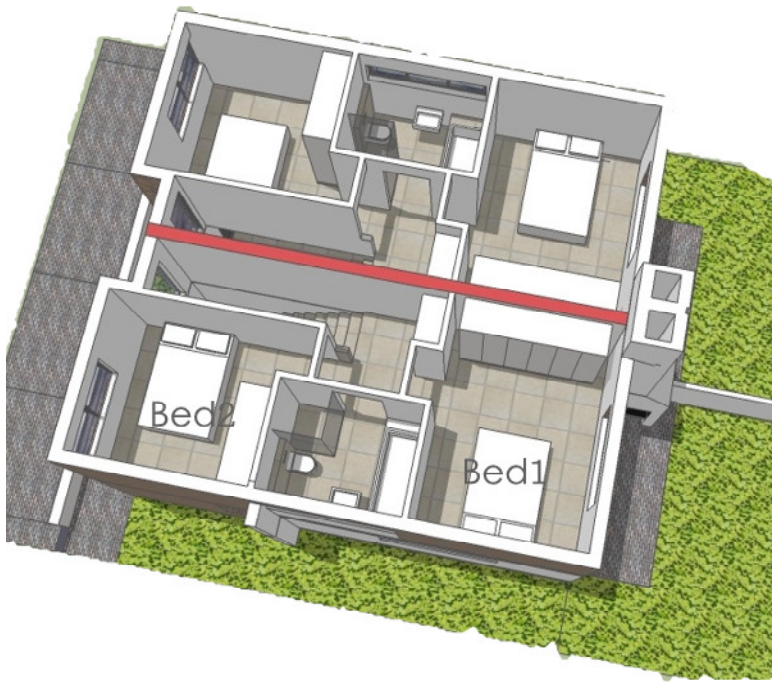

Francolin Place

Duplex

The duet duplex unit features an open plan living, dining and kitchen area. These open onto a terrace with a built in braai. A guest bathroom on this level has space for a washing machine. Upstairs two bedrooms share a full bathroom.

Each unit has a twin carport.

First Storey

Ground Storey