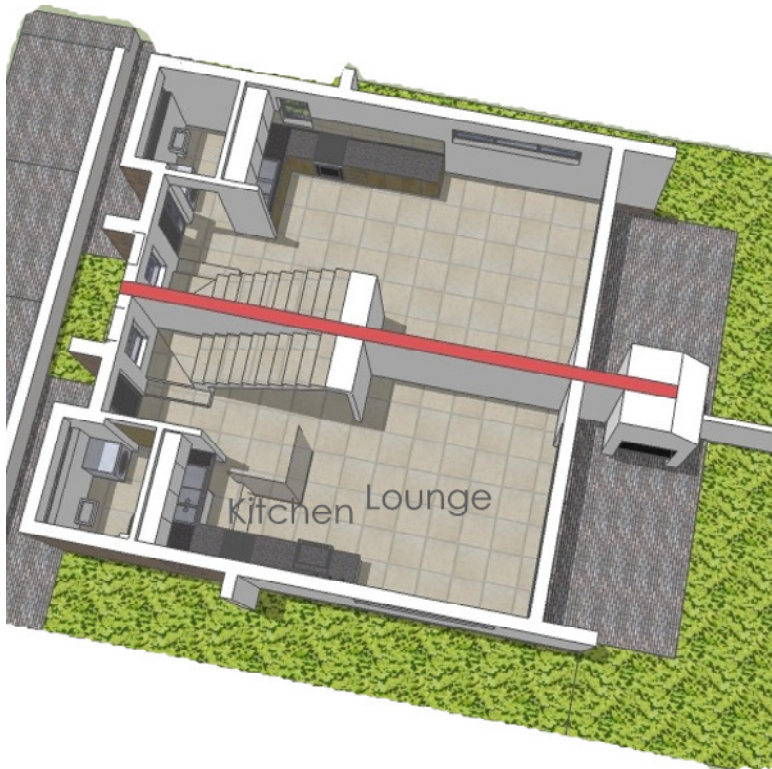

Francolin Place

Duplex

The duet duplex unit features an open plan living, dining and kitchen area. These open onto a terrace with a built in braai. A guest bathroom on this level has space for a washing machine. Upstairs two bedrooms share a full bathroom.

Each unit has a twin carport.

First Storey

Ground Storey