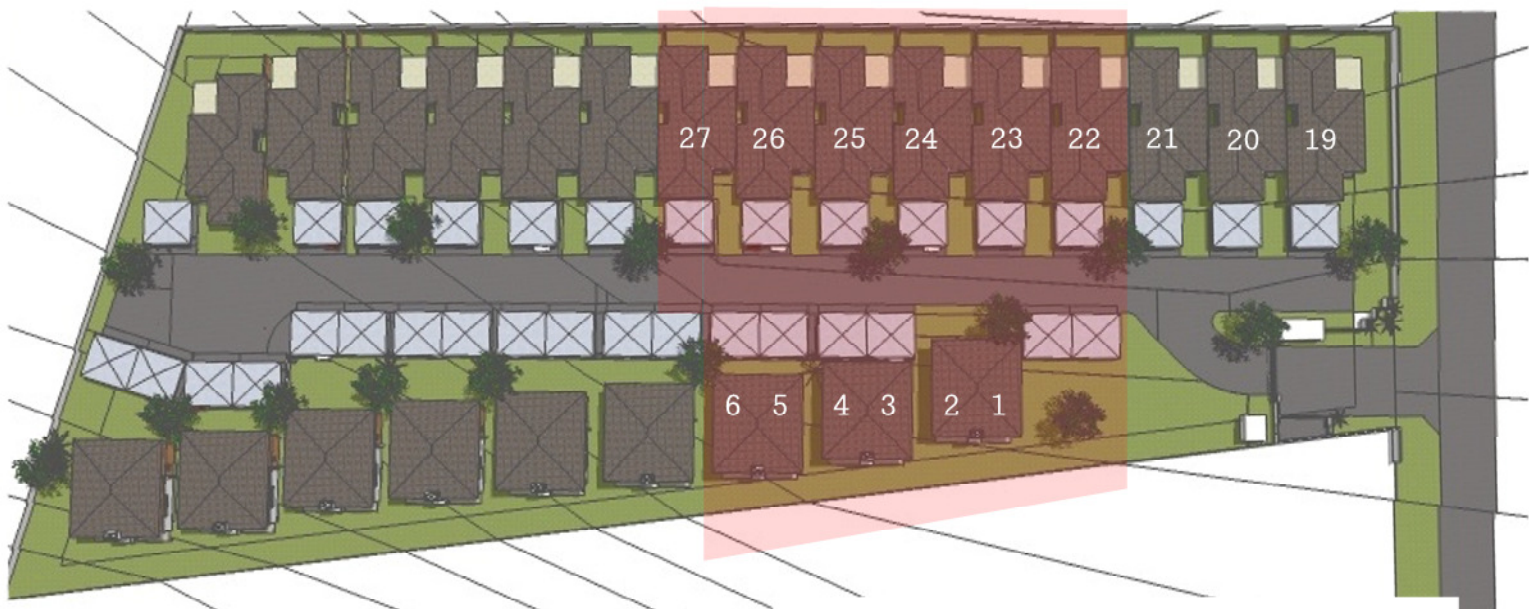

# Francolin Place

Francolin Place is situated close to the King's Mall and many more amenities. The units will be built with low maintenance face brick. The secure complex will feature 2 bedroom duplex units and three bedroom 2 bathroom simplex units.

## Location Plan

Entrance

## Phase 1

Site Development Plan